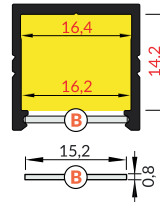

anodized

black anodized

raw aluminium

Available lengths
1000 mm, 2000 mm

EXT-SL16-PRODUCT GUIDE

COVERS

B slide cover
colours: transparent, frosted, white
material: PC, PP, PP

Note! Dimensions of the space to install LED source