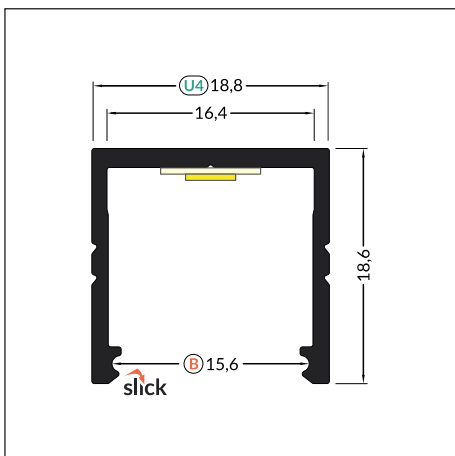

EXT-SL16-PRODUCT GUIDE

16MM LED STRIP ALUMINIUM SURFACE PROFILE

- Decorative lighting profile
- Universal application
- Slick socket
- Mounting bracket option available
- Maximum LED strip width: 16mm

ledridge[®]
Bespoke as Standard

slick

EXT-SL16-PRODUCT GUIDE

B B slide cover

U4¹ U4 mounting plate

U4² cone U4 mounting plate

max 16 mm

surface

white painted

anodized

black anodized

raw aluminium

Available lengths
1000 mm, 2000 mm

EXT-SL16-PRODUCT GUIDE

COVERS

B slide cover
colours: transparent, frosted, white
material: PC, PP, PP

Note! Dimensions of the space to install LED source