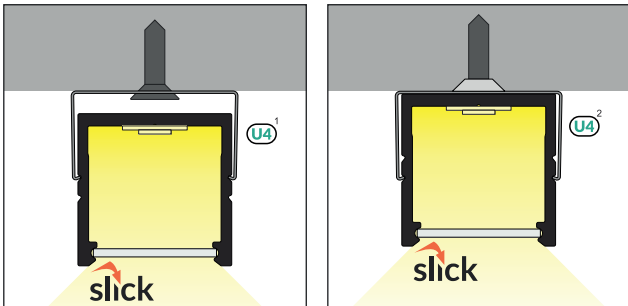

EXT-SL16-PRODUCT GUIDE

16MM LED STRIP ALUMINIUM SURFACE PROFILE

- Decorative lighting profile
- Universal application
- Slick socket
- Mounting bracket option available
- Maximum LED strip width: 16mm

ledridge[®]
Bespoke as Standard

slick

EXT-SL16-PRODUCT GUIDE

B B slide cover

U4¹ U4 mounting plate

U4² cone U4 mounting plate

max 16 mm

surface

white painted

anodized

black anodized

raw aluminium

Available lengths
1000 mm, 2000 mm

EXT-SL16-PRODUCT GUIDE

COVERS

B slide cover
colours: transparent, frosted, white
material: PC, PP, PP

Note! Dimensions of the space to install LED source