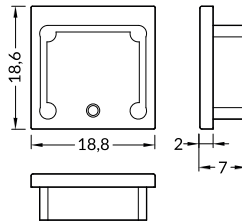

END CAPS

colours: white, silver, black, grey
material: ABS

white

silver

black

grey