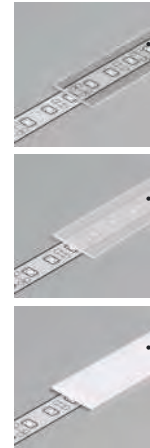

EXT-SL16-PRODUCT GUIDE

16MM LED STRIP ALUMINIUM SURFACE PROFILE

- Decorative lighting profile
- Universal application
- Slick socket
- Mounting bracket option available
- Maximum LED strip width: 16mm

ledridge[®]
Bespoke as Standard

anodized

black anodized

raw aluminium

Available lengths
1000 mm, 2000 mm

EXT-SL16-PRODUCT GUIDE

COVERS

B slide cover
colours: transparent, frosted, white
material: PC, PP, PP

Note! Dimensions of the space to install LED source

B transparent

B frosted

B white

END CAPS

colours: white, silver, black, grey
material: ABS

white

silver

black

grey

MOUNTINGS

U4 mounting plate
colours: white, inox, black
material: stainless steel

U4 mounting plate

white

grey

black

cone **U4** mounting plate
colours: white, inox, black
material: stainless steel