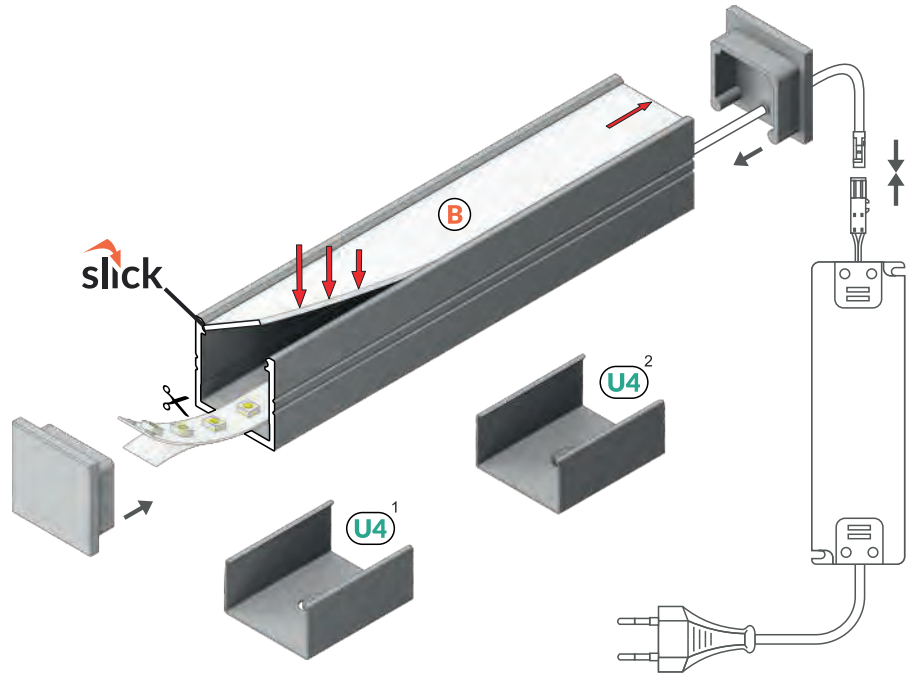

EXT-SL16-PRODUCT GUIDE

16MM LED STRIP ALUMINIUM SURFACE PROFILE

- Decorative lighting profile
- Universal application
- Slick socket
- Mounting bracket option available
- Maximum LED strip width: 16mm

ledridge[®]
Bespoke as Standard

slick

EXT-SL16-PRODUCT GUIDE

B B slide cover

U4¹ U4 mounting plate

U4² cone U4 mounting plate

max 16 mm

surface

white painted

anodized

black anodized

raw aluminium

Available lengths
1000 mm, 2000 mm

EXT-SL16-PRODUCT GUIDE

COVERS

B slide cover
colours: transparent, frosted, white
material: PC, PP, PP

Note! Dimensions of the space to install LED source

grey

MOUNTINGS

U4 mounting plate
colours: white, inox, black
material: stainless steel

U4 mounting plate

white

grey

black

cone **U4** mounting plate
colours: white, inox, black
material: stainless steel