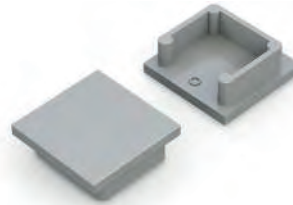

slick

EXT-SL16-PRODUCT GUIDE

B B slide cover

U4¹ U4 mounting plate

U4² cone U4 mounting plate

max 16 mm

surface

white painted

anodized

black anodized

raw aluminium

Available lengths
1000 mm, 2000 mm

EXT-SL16-PRODUCT GUIDE

COVERS

B slide cover
colours: transparent, frosted, white
material: PC, PP, PP

Note! Dimensions of the space to install LED source

B transparent

B frosted

B white

END CAPS

colours: white, silver, black, grey
material: ABS

white

silver

black

grey

MOUNTINGS

U4 mounting plate
colours: white, inox, black
material: stainless steel

U4 mounting plate

white

grey

black

cone **U4** mounting plate
colours: white, inox, black
material: stainless steel