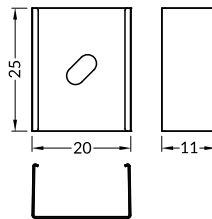

MOUNTINGS

U4 mounting plate
colours: white, inox, black
material: stainless steel

U4 mounting plate

white

grey

black

cone **U4** mounting plate
colours: white, inox, black
material: stainless steel