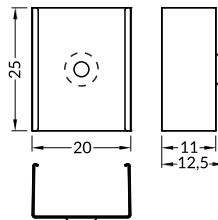

anodized

black anodized

raw aluminium

Available lengths
1000 mm, 2000 mm

EXT-SL16-PRODUCT GUIDE

COVERS

B slide cover
colours: transparent, frosted, white
material: PC, PP, PP

Note! Dimensions of the space to install LED source

grey

MOUNTINGS

U4 mounting plate
colours: white, inox, black
material: stainless steel

U4 mounting plate

white

grey

black

cone **U4** mounting plate
colours: white, inox, black
material: stainless steel