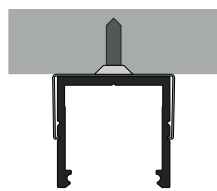

grey

MOUNTINGS

U4 mounting plate
colours: white, inox, black
material: stainless steel

U4 mounting plate

white

grey

black

cone **U4** mounting plate
colours: white, inox, black
material: stainless steel