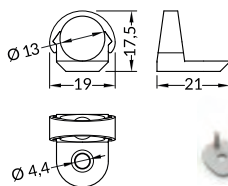

MOUNTINGS

flat holder
colour: grey
material: ABS