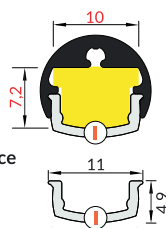

EXT-PN8- PRODUCT GUIDE

COVERS

click cover
colours: frosted, white
material: PC

Note! Dimensions of the space to install LED source