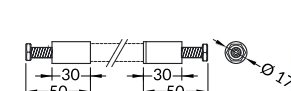

stretcher holder

chrome

end holder
colour: chrome
material: brass