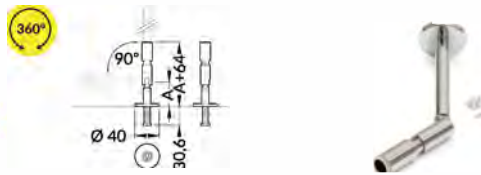

zinc coated

stretcher holder
colour: chrome
material: brass

stretcher holder

chrome

end holder
colour: chrome
material: brass

end holder

chrome

ring holder
colours: chrome, raw
material: brass

ring holder

chrome

EXT-PN8- PRODUCT GUIDE

MOUNTINGS

jointed holder with thread
 colour: chrome
 material: steel, brass

A -
 39,4 mm
 100 mm
 200 mm
 300 mm

jointed holder with soffit ceiling
 colour: chrome
 material: steel, brass

A -
 27 mm
 100 mm
 200 mm
 300 mm

double holder with thread
 colour: chrome
 material: steel, brass

A -
 100 mm
 200 mm
 300 mm

double holder with soffit ceiling
 colour: chrome
 material: steel, brass

A -
 100 mm
 200 mm
 300 mm