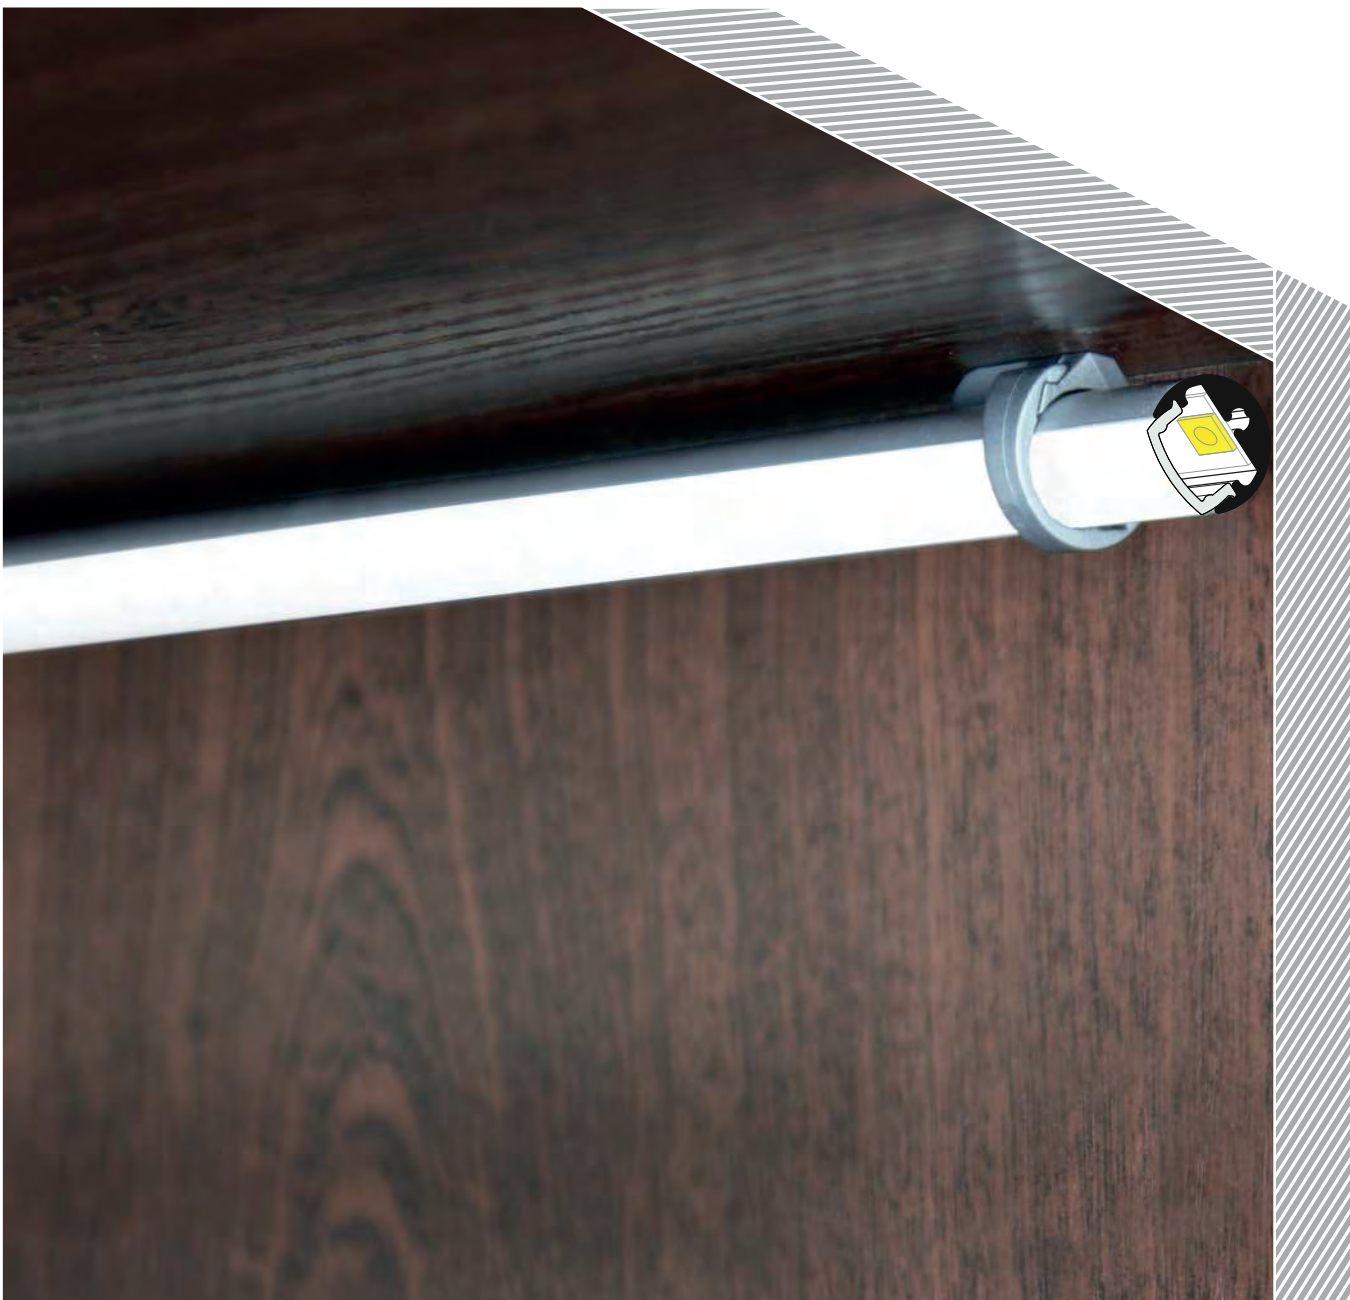

EXT-PN8- PRODUCT GUIDE

MULTI-PURPOSE ALUMINIUM PROFILE

- Decorative lighting profile
- 9 different fixing types available for horizontal & vertical illumination
- Suitable for use in cabinets & wardrobes etc
- Maximum LED strip width:8mm

Ledridge[®]
Bespoke as Standard

EXT-PN8- PRODUCT GUIDE

 click cover

max 8 mm

special application

 anodized

Available lengths
1000 mm, 2000 mm

EXT-PN8- PRODUCT GUIDE

COVERS

click cover
colours: frosted, white
material: PC

Note! Dimensions of the space to install LED source

frosted

white

END CAPS

colours: silver, grey
material: ABS

silver

grey

colours: silver, grey
material: ABS

MOUNTINGS

flat holder
colour: grey
material: ABS

flat holder

grey

simple holder
material: zinc coated steel

simple holder