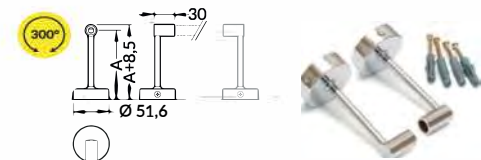

ring holder

chrome

EXT-PN8- PRODUCT GUIDE

MOUNTINGS

jointed holder with thread
 colour: chrome
 material: steel, brass

A -
 39,4 mm
 100 mm
 200 mm
 300 mm

jointed holder with soffit ceiling
 colour: chrome
 material: steel, brass

A -
 27 mm
 100 mm
 200 mm
 300 mm

double holder with thread
 colour: chrome
 material: steel, brass

A -
 100 mm
 200 mm
 300 mm

double holder with soffit ceiling
 colour: chrome
 material: steel, brass

A -
 100 mm
 200 mm
 300 mm