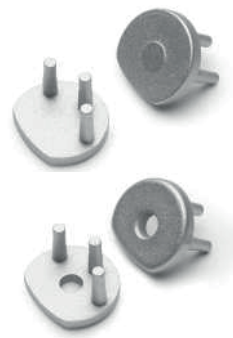

COVERS

click cover
colours: frosted, white
material: PC

Note! Dimensions of the space to install LED source

frosted

white

END CAPS

colours: silver, grey
material: ABS

silver

grey

colours: silver, grey
material: ABS

MOUNTINGS

flat holder
colour: grey
material: ABS

flat holder

grey

simple holder
material: zinc coated steel

simple holder

zinc coated

stretcher holder
colour: chrome
material: brass

stretcher holder

chrome

end holder
colour: chrome
material: brass

end holder

chrome

ring holder
colours: chrome, raw
material: brass

ring holder

chrome

EXT-PN8- PRODUCT GUIDE

MOUNTINGS

jointed holder with thread
 colour: chrome
 material: steel, brass

A -
 39,4 mm
 100 mm
 200 mm
 300 mm

jointed holder with soffit ceiling
 colour: chrome
 material: steel, brass