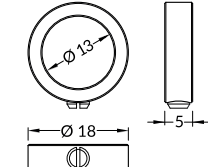

ring holder

chrome

EXT-PN8- PRODUCT GUIDE

MOUNTINGS

jointed holder with thread
 colour: chrome
 material: steel, brass

A -
 39,4 mm
 100 mm
 200 mm
 300 mm

jointed holder with soffit ceiling
 colour: chrome
 material: steel, brass

A -
 27 mm
 100 mm
 200 mm
 300 mm

double holder with thread
 colour: chrome
 material: steel, brass

A -
 100 mm
 200 mm
 300 mm

double holder with soffit ceiling
 colour: chrome
 material: steel, brass

A -
 100 mm
 200 mm
 300 mm