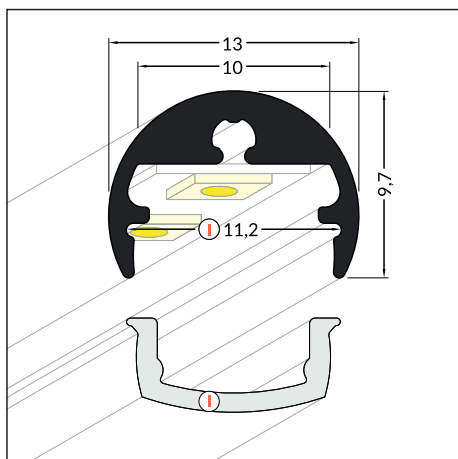

EXT-PN8- PRODUCT GUIDE

MULTI-PURPOSE ALUMINIUM PROFILE

- Decorative lighting profile
- 9 different fixing types available for horizontal & vertical illumination
- Suitable for use in cabinets & wardrobes etc
- Maximum LED strip width:8mm

Ledridge[®]
Bespoke as Standard

EXT-PN8- PRODUCT GUIDE

 click cover

max 8 mm

special application

 anodized

Available lengths
1000 mm, 2000 mm

EXT-PN8- PRODUCT GUIDE

ring holder

chrome

EXT-PN8- PRODUCT GUIDE

MOUNTINGS

jointed holder with thread
 colour: chrome
 material: steel, brass

A -
 39,4 mm
 100 mm
 200 mm
 300 mm

jointed holder with soffit ceiling
 colour: chrome
 material: steel, brass

A -
 27 mm
 100 mm
 200 mm
 300 mm

double holder with thread
 colour: chrome
 material: steel, brass

A -
 100 mm
 200 mm
 300 mm

double holder with soffit ceiling
 colour: chrome
 material: steel, brass

A -
 100 mm
 200 mm
 300 mm