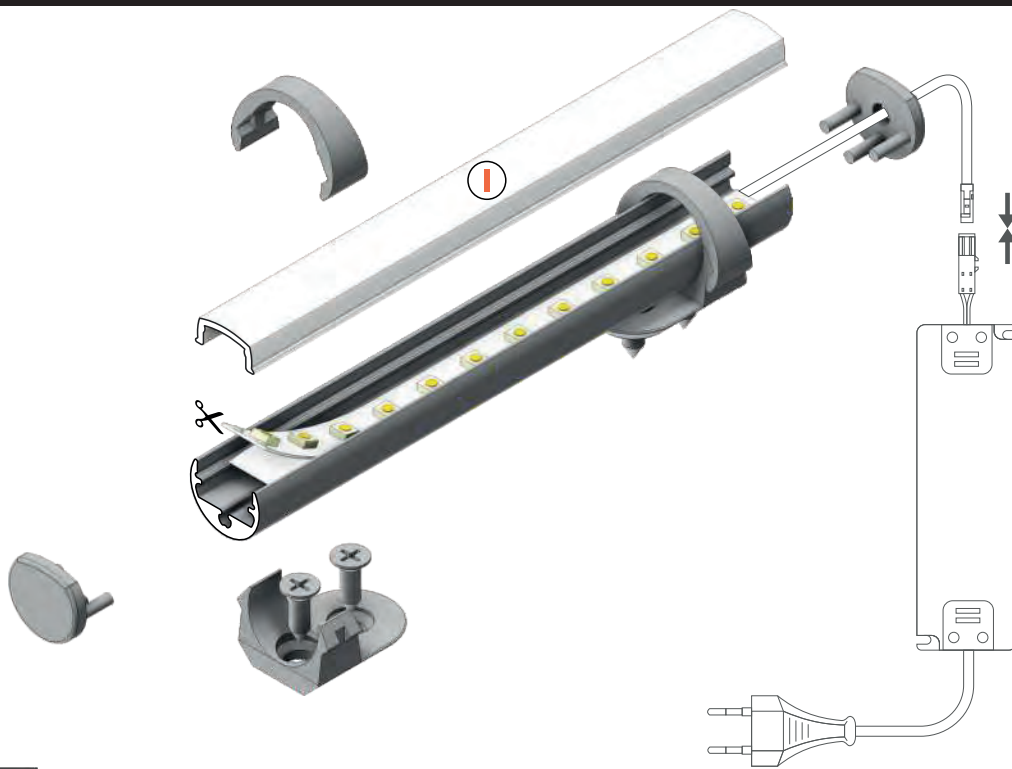

EXT-PN8- PRODUCT GUIDE

MULTI-PURPOSE ALUMINIUM PROFILE

- Decorative lighting profile
- 9 different fixing types available for horizontal & vertical illumination
- Suitable for use in cabinets & wardrobes etc
- Maximum LED strip width:8mm

Ledridge[®]
Bespoke as Standard

EXT-PN8- PRODUCT GUIDE

 click cover

max 8 mm

special application

 anodized

Available lengths
1000 mm, 2000 mm

EXT-PN8- PRODUCT GUIDE

COVERS

click cover
colours: frosted, white
material: PC

Note! Dimensions of the space to install LED source

frosted

white

END CAPS

colours: silver, grey
material: ABS

silver

grey

colours: silver, grey
material: ABS

MOUNTINGS

flat holder
colour: grey
material: ABS

flat holder

grey

simple holder
material: zinc coated steel

simple holder