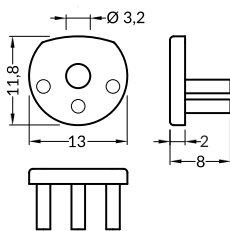

END CAPS

colours: silver, grey
material: ABS