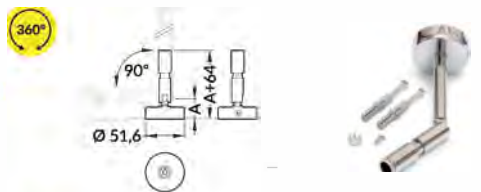

zinc coated

stretcher holder
colour: chrome
material: brass

stretcher holder

chrome

end holder
colour: chrome
material: brass

end holder

chrome

ring holder
colours: chrome, raw
material: brass

ring holder

chrome

EXT-PN8- PRODUCT GUIDE

MOUNTINGS

jointed holder with thread
 colour: chrome
 material: steel, brass

A -
 39,4 mm
 100 mm
 200 mm
 300 mm

jointed holder with soffit ceiling
 colour: chrome
 material: steel, brass

A -
 27 mm
 100 mm
 200 mm
 300 mm

double holder with thread
 colour: chrome
 material: steel, brass

A -
 100 mm
 200 mm
 300 mm

double holder with soffit ceiling
 colour: chrome
 material: steel, brass

A -
 100 mm
 200 mm
 300 mm