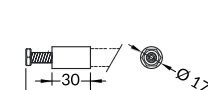

end holder

chrome

ring holder
colours: chrome, raw
material: brass