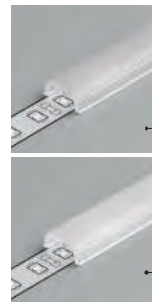

Ledridge[®]
Bespoke as Standard

EXT-PN8- PRODUCT GUIDE

 click cover

max 8 mm

special application

 anodized

Available lengths
1000 mm, 2000 mm

EXT-PN8- PRODUCT GUIDE

COVERS

click cover
colours: frosted, white
material: PC

Note! Dimensions of the space to install LED source

frosted

white

END CAPS

colours: silver, grey
material: ABS

silver

grey

colours: silver, grey
material: ABS

MOUNTINGS

flat holder
colour: grey
material: ABS

flat holder

grey

simple holder
material: zinc coated steel

simple holder

ring holder

chrome

EXT-PN8- PRODUCT GUIDE

MOUNTINGS

jointed holder with thread
 colour: chrome
 material: steel, brass

A -
 39,4 mm
 100 mm
 200 mm
 300 mm

jointed holder with soffit ceiling
 colour: chrome
 material: steel, brass