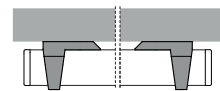

MOUNTINGS

flat holder
colour: grey
material: ABS