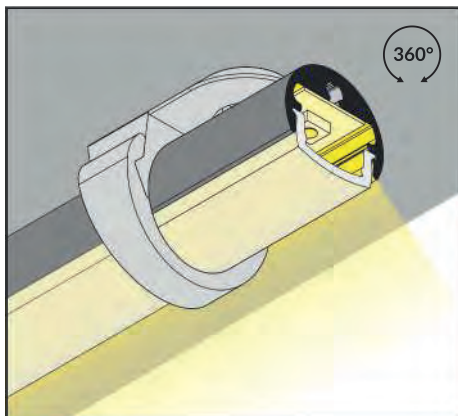

EXT-PN8- PRODUCT GUIDE

MULTI-PURPOSE ALUMINIUM PROFILE

- Decorative lighting profile
- 9 different fixing types available for horizontal & vertical illumination
- Suitable for use in cabinets & wardrobes etc
- Maximum LED strip width:8mm

Ledridge[®]
Bespoke as Standard

EXT-PN8- PRODUCT GUIDE

 click cover

max 8 mm

special application

 anodized

Available lengths
1000 mm, 2000 mm

EXT-PN8- PRODUCT GUIDE

COVERS

click cover
colours: frosted, white
material: PC

Note! Dimensions of the space to install LED source

frosted

white

END CAPS

colours: silver, grey
material: ABS

silver

ring holder

chrome

EXT-PN8- PRODUCT GUIDE

MOUNTINGS

jointed holder with thread
 colour: chrome
 material: steel, brass

A -
 39,4 mm
 100 mm
 200 mm
 300 mm

jointed holder with soffit ceiling
 colour: chrome
 material: steel, brass