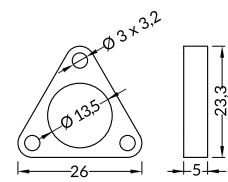

flat holder

grey

simple holder
material: zinc coated steel

simple holder

zinc coated

stretcher holder
colour: chrome
material: brass